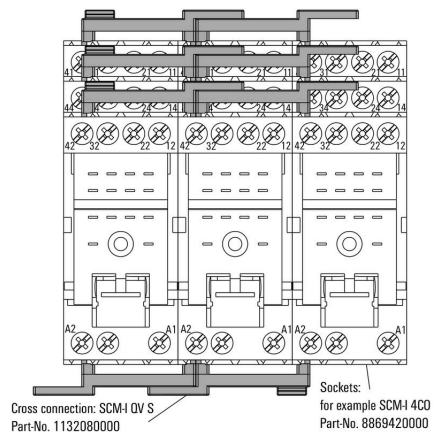

Пример использования

Перемычка замыкается с таким же
соединением на соседнем основании