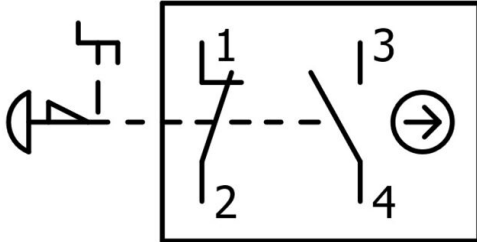

AC SB E 5A 1POL PO 06KV

Weidmüller Interface GmbH & Co. KG
Klingenbergstraße 26
D-32758 Detmold
Germany

도면

www.weidmueller.com