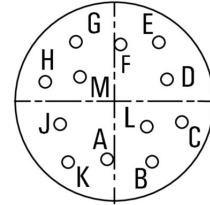

www.weidmueller.com

도면

치수 도면

Angled socket

폴 계획

Socket

배선도

1	+		brown
2	-		blue
3			white
4			green
5			pink
6			yellow
7			black
8			grey
9			red
10			violet
11			grey/pink
12			red/blue

이상적 틀: Screwty® (토크 기능 탑재)

Light, securely screwed-in round plug-in connectors. Screwty set DM / VPE: 1 / Order No.: 1920000000 Adapters: M12, M12 F, M8, M8 F