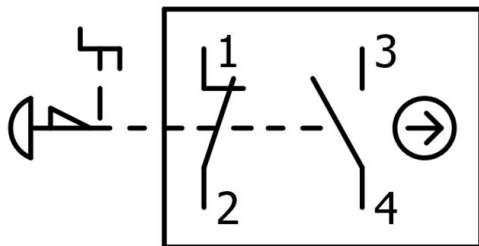

AC SB E 5A 1POL PO 06KV

Weidmüller Interface GmbH & Co. KG
Klingenbergstraße 26
D-32758 Detmold
Germany

www.weidmueller.com

図面