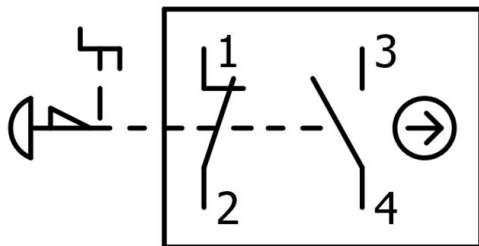

AC SB E 5A 1POL PO 06KV

Weidmüller Interface GmbH & Co. KG
Klingenbergstraße 26
D-32758 Detmold
Germany

図面

www.weidmueller.com