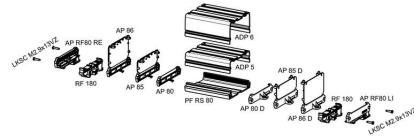

AP 80 D OR 2000

Weidmüller Interface GmbH & Co. KG
Klingenbergstraße 26
D-32758 Detmold
Germany

www.weidmueller.com

図面