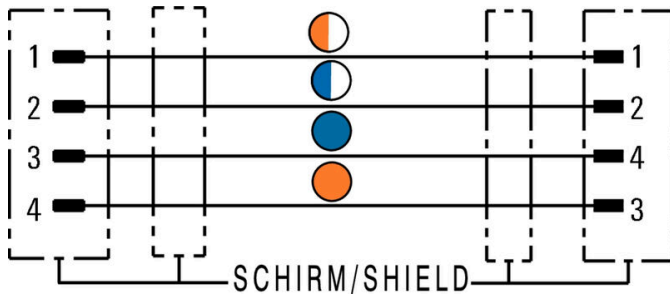

SAIL-M12GM8SG-4S5.0UIE

Weidmüller Interface GmbH & Co. KG
 Klingenbergstraße 26
 D-32758 Detmold
 Germany

www.weidmueller.com

図面

配線図

理想的な工具：トルク機能を備えたScrewty®

Light, securely screwed-in round plug-in connectors. Screwty set DM / VPE: 1 / Order No.: 1920000000 Adapters: M12, M12 F, M8, M8 F