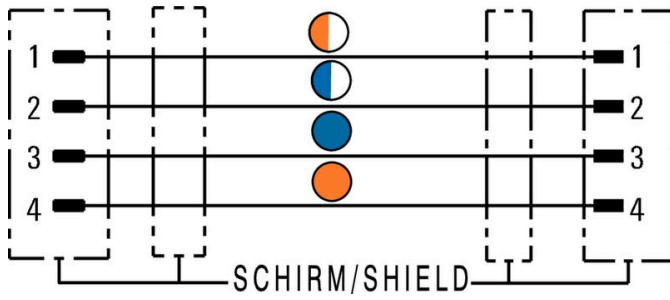

Male connector

SAIL-M8GM8SG-4S15UIE

Weidmüller Interface GmbH & Co. KG
 Klingenbergstraße 26
 D-32758 Detmold
 Germany

www.weidmueller.com

図面

配線図

理想的な工具：トルク機能を備えたScrewty®

Light, securely screwed-in round plug-in connectors. Screwty set DM / VPE: 1 / Order No.: 1920000000 Adapters: M12, M12 F, M8, M8 F