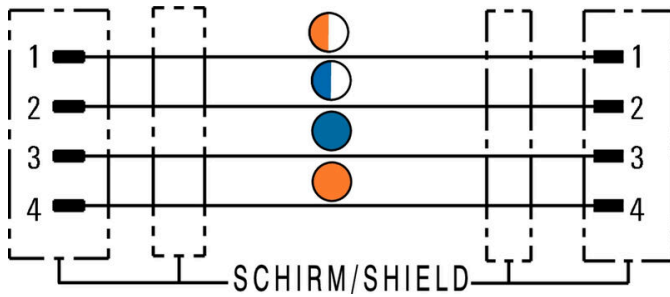

Male connector

SAIL-M8GM8SG-4S0.1UIE

Weidmüller Interface GmbH & Co. KG
 Klingenbergstraße 26
 D-32758 Detmold
 Germany

www.weidmueller.com

図面

配線図

理想的な工具：トルク機能を備えたScrewty®

Light, securely screwed-in round plug-in connectors. Screwty set DM / VPE: 1 / Order No.: 1920000000 Adapters: M12, M12 F, M8, M8 F