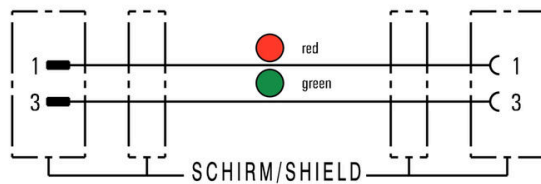

Socket

FBC PA M12 MA-FM 5M

Weidmüller Interface GmbH & Co. KG
 Klingenbergstraße 26
 D-32758 Detmold
 Germany

www.weidmueller.com

図面

配線図

理想的な工具：トルク機能を備えたScrewty®

Light, securely screwed-in round plug-in connectors. Screwty set DM / VPE: 1 / Order No.: 1920000000 Adapters: M12, M12 F, M8, M8 F