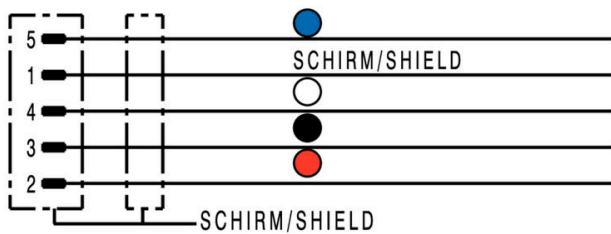

www.weidmueller.com

図面

極スキーム

Male, angled

Pin

配線図

理想的な工具：トルク機能を備えたScrewty®

Light, securely screwed-in round plug-in connectors. Screwty set DM / VPE: 1 / Order No.: 1920000000 Adapters: M12, M12 F, M8, M8 F