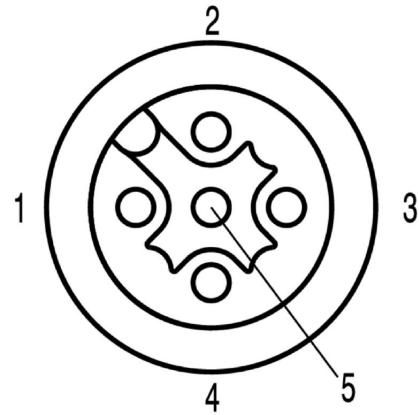

SAIL-M12BG-CD-1.5B

Weidmüller Interface GmbH & Co. KG
Klingenbergstraße 26
D-32758 Detmold
Germany

www.weidmueller.com

図面

極スキーム

Socket

Socket

配線図

理想的な工具：トルク機能を備えたScrewty®

Light, securely screwed-in round plug-in connectors. Screwty set DM / VPE: 1 / Order No.: 1920000000 Adapters: M12, M12 F, M8, M8 F