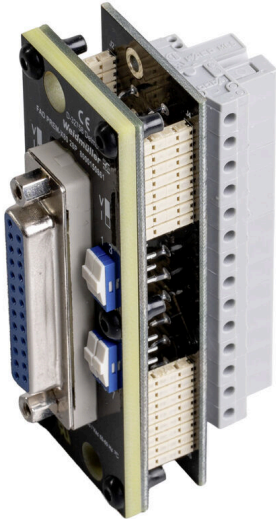

**FAD ADDCON PREM-X80-V0 28P**

**Weidmüller Interface GmbH & Co. KG**  
Klingenbergstraße 26  
D-32758 Detmold  
Germany

www.weidmueller.com

The Addcon adapters are installed on the new PLC. Just by plugging the old PLC cable to the adapter the migration is completed. No additional accessories (racks or cables) are needed.

**Dati generali per l'ordinazione**

|             |  |
|-------------|--|
| N. d'ordine | 8000150861                                 |
| Tipo        | <a href="#">FAD ADDCON PREM-X80-V0 28P</a> |
| GTIN (EAN)  | 4099987247887                              |
| CPZ         | 1 Pieza                                    |

## FAD ADDCON PREM-X80-V0 28P

Weidmüller Interface GmbH & Co. KG  
Klingenbergstraße 26  
D-32758 Detmold  
Germany

www.weidmueller.com