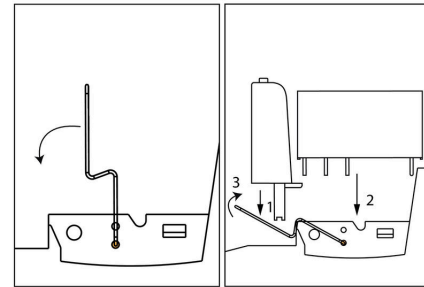

## Besorolások

ETIM 8.0	EC002586	ETIM 9.0	EC002586
ETIM 10.0	EC002586	ECLASS 14.0	27-37-16-92
ECLASS 15.0	27-37-16-92		

Felhasználási példa

How to install a metal retaining clip

Metal retaining clip for CRI relay without test button

Felhasználási példa

How to install a metal retaining clip

Metal retaining clip for CRI relay without test button

Pivot the clip downward to clear the mounting area

Insert the relay and module into the socket and lift the clip to secure the relay