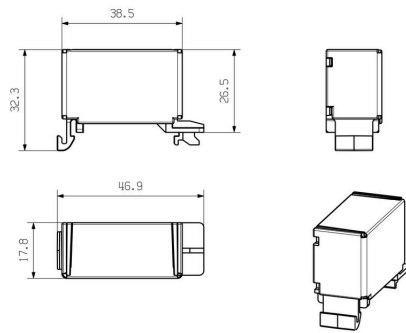

IE-TO-RJ45-C-LP

Weidmüller Interface GmbH & Co. KG
Klingenbergstraße 26
D-32758 Detmold
Germany

www.weidmueller.com

Drawings

Dimensional drawing

Dimensional drawing