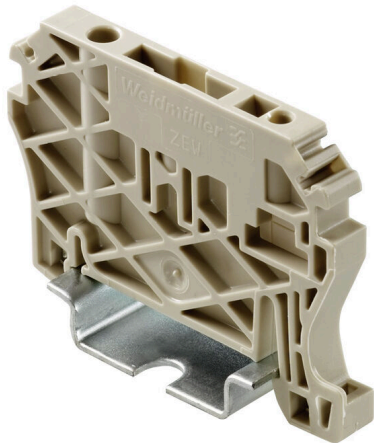

ZEW 35**Weidmüller Interface GmbH & Co. KG**

Klingenbergstraße 26

D-32758 Detmold

Germany

www.weidmueller.com

Product image

Weidmüller's range of products includes end brackets that guarantee a permanent, reliable mounting on the terminal rail and prevent sliding. Versions with and without screws are available. The end brackets include marking options, also for group markers, and also a test plug holder.

General ordering data

Version	End bracket, dark beige, TS 35, V-2, Wemid, Width: 6 mm, 100 °C
Order No.	9540000000
Type	ZEW 35
GTIN (EAN)	4008 190956264
Qty.	20 items

ZEW 35

Weidmüller Interface GmbH & Co. KG
 Klingenbergstraße 26
 D-32758 Detmold
 Germany

www.weidmueller.com

Technical data

Approvals

ROHS	Conform
------	---------

Dimensions and weights

Depth	40 mm	Depth (inches)	1.5748 inch
Height	55 mm	Height (inches)	2.1654 inch
Width	6 mm	Width (inches)	0.2362 inch
Net weight	6.69 g		

Material data

Basic material	Wemid	Colour	dark beige
UL 94 flammability rating	V-2		

System specifications

Version	For the terminals	Mounting rail	TS 35
---------	-------------------	---------------	-------