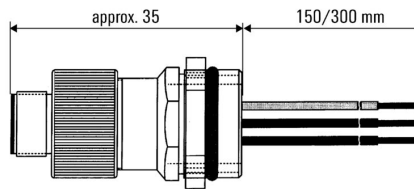

POS-4P M12 PG13,5 150MM

Weidmüller Interface GmbH & Co. KG
Klingenbergstraße 26
D-32758 Detmold
Germany

Drawings

www.weidmueller.com

Pole scheme