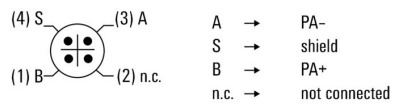

POS-4P M12 PG13,5 150MM

Weidmüller Interface GmbH & Co. KG
Klingenbergstraße 26
D-32758 Detmold
Germany

Drawings

www.weidmueller.com

Pole scheme