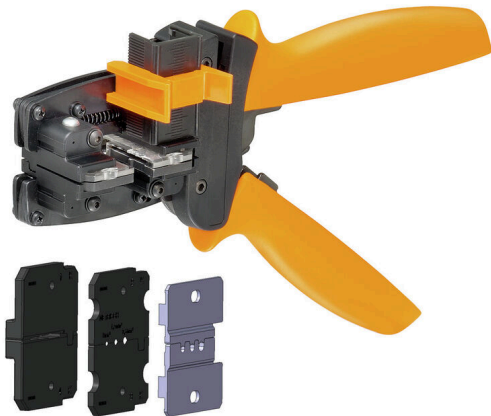

MULTI-STRIPAX GKW LW**Weidmüller Interface GmbH & Co. KG**

Klingenbergstraße 26

D-32758 Detmold

Germany

www.weidmueller.com

- For flexible and solid conductors with special insulating materials
- High-quality stripping for industrial applications (complies with aircraft industry requirements)
- Specially shaped blades enable stripping of special types of insulation and conductor configurations
- Stripping length adjustable via end stop
- Very versatile thanks to interchangeable stripping units
- Stripping results reproduced accurately over and over again
- No damage to the conductor
- A long-lasting, reliable tool thanks to its sturdy design
- Integrated cutting function

General ordering data

Version	Tools, Stripping and cutting tool
Order No.	9205760000
Type	MULTI-STRIPAX GKW LW
GTIN (EAN)	4032248790449
Qty.	1 items

MULTI-STRIPAX GKW LW

Weidmüller Interface GmbH & Co. KG
 Klingenbergstraße 26
 D-32758 Detmold
 Germany

www.weidmueller.com

Technical data

Dimensions and weights

Depth	40 mm	Depth (inches)	1.5748 inch
Height	85 mm	Height (inches)	3.3464 inch
Width	250 mm	Width (inches)	9.8425 inch
Net weight	550 g		

Environmental Product Compliance

RoHS Compliance Status	Not affected
REACH SVHC	Lead 7439-92-1
SCIP	cf06c250-ed1e-4a45-9c1b-c5c8cbf13bf0

Technical data

Description of article	Stripping and cutting tool for GKW LW
------------------------	---------------------------------------