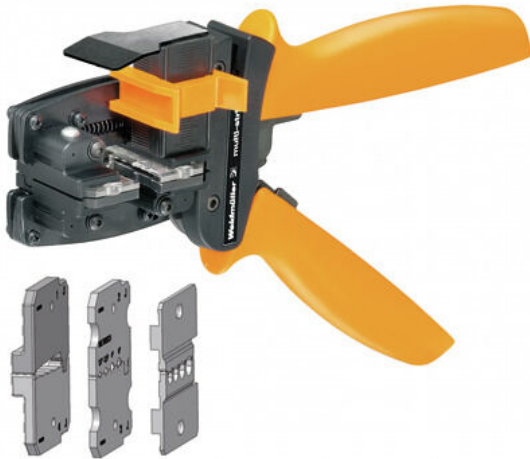

MULTI-STRIPAX 1.5-6.0S

Weidmüller Interface GmbH & Co. KG
Klingenbergstraße 26
D-32758 Detmold
Germany

www.weidmueller.com

- For flexible and solid conductors with special insulating materials
- High-quality stripping for industrial applications (complies with aircraft industry requirements)
- Specially shaped blades enable stripping of special types of insulation and conductor configurations
- Stripping length adjustable via end stop
- Very versatile thanks to interchangeable stripping units
- Stripping results reproduced accurately over and over again
- No damage to the conductor
- A long-lasting, reliable tool thanks to its sturdy design
- Integrated cutting function

General ordering data

Version	Tools, Stripping and cutting tool
Order No.	9204560000
Type	MULTI-STRIPAX 1.5-6.0S
GTIN (EAN)	4032248671106
Qty.	1 items

MULTI-STRIPAX 1.5-6.0S

Weidmüller Interface GmbH & Co. KG
 Klingenbergstraße 26
 D-32758 Detmold
 Germany

www.weidmueller.com

Technical data

Dimensions and weights

Depth	40 mm	Depth (inches)	1.5748 inch
Height	85 mm	Height (inches)	3.3464 inch
Width	250 mm	Width (inches)	9.8425 inch
Net weight	555 g		

Environmental Product Compliance

RoHS Compliance Status	Not affected
REACH SVHC	Lead 7439-92-1
SCIP	cf06c250-ed1e-4a45-9c1b-c5c8cbf13bf0

Technical data

Description of article	Stripping and cutting tool for VDE cables with PVC insulation, 1.5 - 6.0 mm ²
------------------------	--