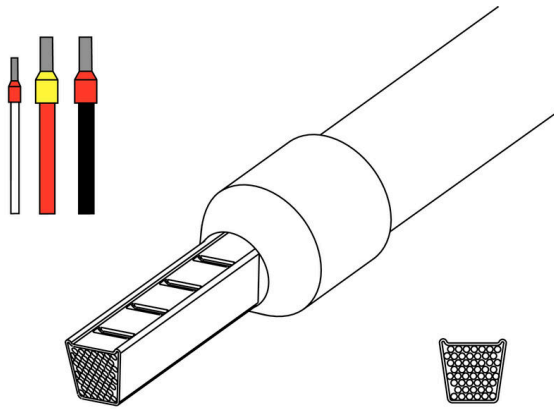

STRIPAX PLUS 2.5

Weidmüller Interface GmbH & Co. KG
Klingenbergstraße 26
D-32758 Detmold
Germany

www.weidmueller.com

Drawings

Example of use