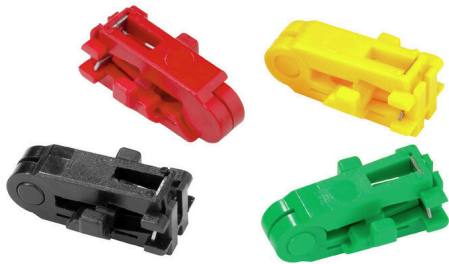

MEHA KP WS M-D-SPX**Weidmüller Interface GmbH & Co. KG**

Klingenbergstraße 26

D-32758 Detmold

Germany

www.weidmueller.com

Similar to illustration

- Flexible and solid wire with PVC, Teflon (PTFE) and silicone insulation
- No damage to the wire thanks to specially shaped blade
- No splicing of individual wires
- Blade inserts are easy to replace
- All inserts fit one housing
- Guide bars in the blade cassettes facilitate correct positioning of the wire in the tool

General ordering data

Version	Accessories, Set of cutters
Order No.	9006970000
Type	MEHA KP WS M-D-SPX
GTIN (EAN)	4032248363711
Qty.	1 items

MEHA KP WS M-D-SPX

Weidmüller Interface GmbH & Co. KG
 Klingenbergstraße 26
 D-32758 Detmold
 Germany

Environmental Product Compliance

RoHS Compliance Status	Not affected
REACH SVHC	Lead 7439-92-1
SCIP	cf06c250-ed1e-4a45-9c1b-c5c8cbf13bf0

Technical data

Description of article	Set of blades for Mini-Duro-Stripax up to 1mm ² for PVC/silicone
------------------------	---