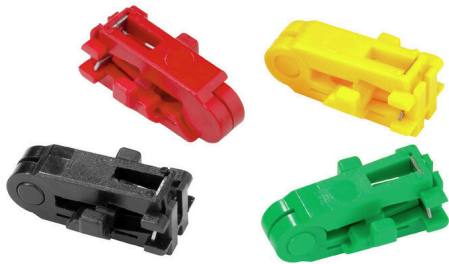

**MEHA KP SW M-D-SPX****Weidmüller Interface GmbH & Co. KG**

Klingenbergstraße 26

D-32758 Detmold

Germany

www.weidmueller.com

**Similar to illustration**

- Flexible and solid wire with PVC, Teflon (PTFE) and silicone insulation
- No damage to the wire thanks to specially shaped blade
- No splicing of individual wires
- Blade inserts are easy to replace
- All inserts fit one housing
- Guide bars in the blade cassettes facilitate correct positioning of the wire in the tool

**General ordering data**

Version	Accessories, Set of cutters
Order No.	<a href="#">9003640000</a>
Type	MEHA KP SW M-D-SPX
GTIN (EAN)	4008 190020507
Qty.	1 items

**MEHA KP SW M-D-SPX**

**Weidmüller Interface GmbH & Co. KG**  
 Klingenbergstraße 26  
 D-32758 Detmold  
 Germany

**Environmental Product Compliance**

RoHS Compliance Status	Not affected
REACH SVHC	Lead 7439-92-1
SCIP	cf06c250-ed1e-4a45-9c1b-c5c8cbf13bf0

**Technical data**

Description of article	Set of blades for Mini-Duro-Stripax up to AWG 18 for PTFE
------------------------	---