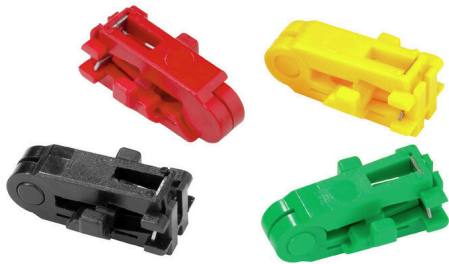

MEHA KP BL M-D-SPX**Weidmüller Interface GmbH & Co. KG**

Klingenbergstraße 26

D-32758 Detmold

Germany

www.weidmueller.com

Similar to illustration

- Flexible and solid wire with PVC, Teflon (PTFE) and silicone insulation
- No damage to the wire thanks to specially shaped blade
- No splicing of individual wires
- Blade inserts are easy to replace
- All inserts fit one housing
- Guide bars in the blade cassettes facilitate correct positioning of the wire in the tool

General ordering data

Version	Accessories, Set of cutters
Order No.	9003630000
Type	MEHA KP BL M-D-SPX
GTIN (EAN)	4008 190094256
Qty.	1 items

MEHA KP BL M-D-SPX

Weidmüller Interface GmbH & Co. KG
 Klingenbergstraße 26
 D-32758 Detmold
 Germany

Environmental Product Compliance

RoHS Compliance Status	Not affected
REACH SVHC	No SVHC above 0.1 wt%

Technical data

Description of article	Set of blades for Mini-Duro-Stripax up to AWG 20 for PTFE
------------------------	---