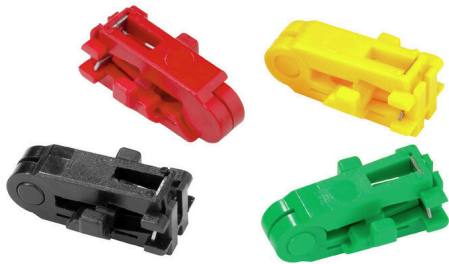

MEHA KP BL M-D-SPX**Weidmüller Interface GmbH & Co. KG**

Klingenbergstraße 26

D-32758 Detmold

Germany

www.weidmueller.com

Similar to illustration

- Flexible and solid wire with PVC, Teflon (PTFE) and silicone insulation
- No damage to the wire thanks to specially shaped blade
- No splicing of individual wires
- Blade inserts are easy to replace
- All inserts fit one housing
- Guide bars in the blade cassettes facilitate correct positioning of the wire in the tool

General ordering data

Version	Accessories, Set of cutters
Order No.	9003630000
Type	MEHA KP BL M-D-SPX
GTIN (EAN)	4008 190094256
Qty.	1 items

MEHA KP BL M-D-SPX

Weidmüller Interface GmbH & Co. KG
 Klingenbergstraße 26
 D-32758 Detmold
 Germany

Environmental Product Compliance

RoHS Compliance Status	Not affected
REACH SVHC	No SVHC above 0.1 wt%

Technical data

Description of article	Set of blades for Mini-Duro-Stripax up to AWG 20 for PTFE
------------------------	-----------------------------------------------------------