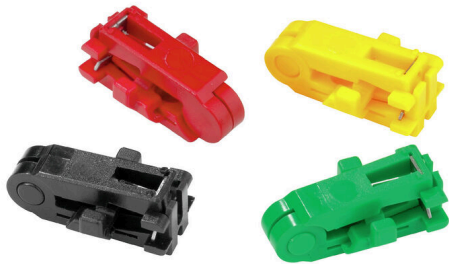

## MEHA KP RT M-D-SPX

**Weidmüller Interface GmbH & Co. KG**  
Klingenbergstraße 26  
D-32758 Detmold  
Germany

[www.weidmueller.com](http://www.weidmueller.com)

- Flexible and solid wire with PVC, Teflon (PTFE) and silicone insulation
- No damage to the wire thanks to specially shaped blade
- No splicing of individual wires
- Blade inserts are easy to replace
- All inserts fit one housing
- Guide bars in the blade cassettes facilitate correct positioning of the wire in the tool

### General ordering data

Version	Accessories, Set of cutters
Order No.	<a href="#">9003610000</a>
Type	MEHA KP RT M-D-SPX
GTIN (EAN)	4008190058272
Qty.	1 items

**MEHA KP RT M-D-SPX**

**Weidmüller Interface GmbH & Co. KG**  
 Klingenbergstraße 26  
 D-32758 Detmold  
 Germany

**Environmental Product Compliance**

RoHS Compliance Status	Not affected
REACH SVHC	No SVHC above 0.1 wt%

**Technical data**

Description of article	Set of blades for Mini-Duro-Stripax up to AWG 24 for PTFE
------------------------	---