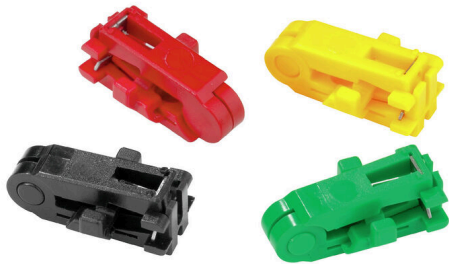

## MEHA KP GE M-D-SPX

**Weidmüller Interface GmbH & Co. KG**  
Klingenbergstraße 26  
D-32758 Detmold  
Germany

[www.weidmueller.com](http://www.weidmueller.com)

- Flexible and solid wire with PVC, Teflon (PTFE) and silicone insulation
- No damage to the wire thanks to specially shaped blade
- No splicing of individual wires
- Blade inserts are easy to replace
- All inserts fit one housing
- Guide bars in the blade cassettes facilitate correct positioning of the wire in the tool

### General ordering data

Version	Accessories, Set of cutters
Order No.	<a href="#">9003600000</a>
Type	MEHA KP GE M-D-SPX
GTIN (EAN)	4008 190140274
Qty.	1 items

**MEHA KP GE M-D-SPX**

**Weidmüller Interface GmbH & Co. KG**  
 Klingenbergstraße 26  
 D-32758 Detmold  
 Germany

**Environmental Product Compliance**

RoHS Compliance Status	Not affected
REACH SVHC	No SVHC above 0.1 wt%

**Technical data**

Description of article	Set of blades for Mini-Duro-Stripax up to AWG 30 for PTFE
------------------------	-----------------------------------------------------------