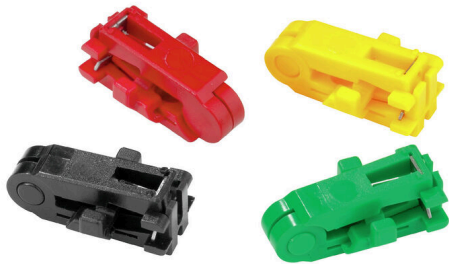

## MEHA KP GE M-D-SPX

**Weidmüller Interface GmbH & Co. KG**  
Klingenbergstraße 26  
D-32758 Detmold  
Germany

[www.weidmueller.com](http://www.weidmueller.com)

- Flexible and solid wire with PVC, Teflon (PTFE) and silicone insulation
- No damage to the wire thanks to specially shaped blade
- No splicing of individual wires
- Blade inserts are easy to replace
- All inserts fit one housing
- Guide bars in the blade cassettes facilitate correct positioning of the wire in the tool

### General ordering data

Version	Accessories, Set of cutters
Order No.	<a href="#">9003600000</a>
Type	MEHA KP GE M-D-SPX
GTIN (EAN)	4008 190140274
Qty.	1 items