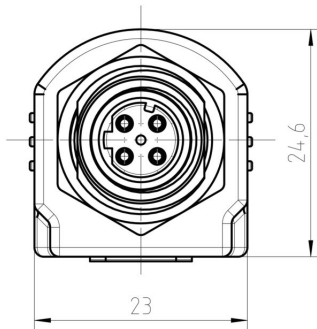

General technical specifications

Number of poles 4 Coding D-coded

Connection thread M12 Contact surface Gold-plated

Version straight Housing main material PA 66

Protection degree IP67

Technical data

Classifications

Drawings

Dimensioned drawing

Dimensioned drawing

Installation cut-out