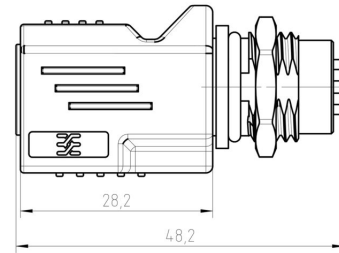

General technical specifications

Number of poles 4 Coding D-coded

Connection thread M12 Contact surface Gold-plated

Version straight Housing main material PA 66

Protection degree IP67

Technical data

Classifications

Drawings

Dimensioned drawing

Dimensioned drawing

Installation cut-out