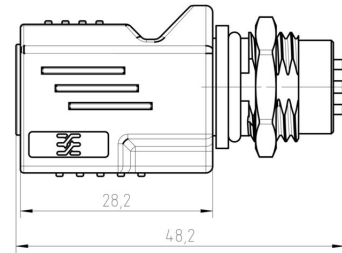

General technical specifications

Number of poles 4 Coding D-coded

Connection thread M12 Contact surface Gold-plated

Version straight Housing main material PA 66

Protection degree IP67

Technical data

Classifications

Drawings

Dimensioned drawing

Dimensioned drawing

Installation cut-out