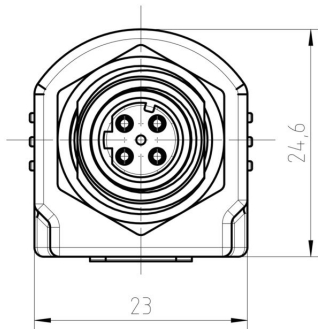

General technical specifications

Number of poles 4 Coding D-coded

Connection thread M12 Contact surface Gold-plated

Version straight Housing main material PA 66

Protection degree IP67

Technical data

Classifications

Drawings

Dimensioned drawing

Dimensioned drawing

Installation cut-out