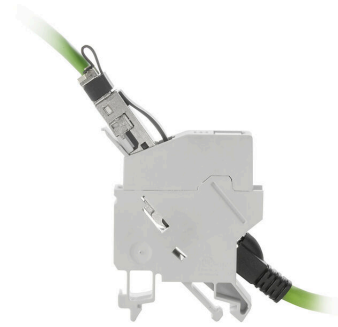

Product image