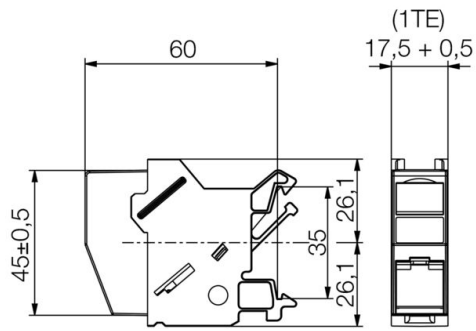

IE-XM-RJ45/RJ45

Weidmüller Interface GmbH & Co. KG
Klingenbergstraße 26
D-32758 Detmold
Germany

www.weidmueller.com

Drawings

Dimensioned drawing