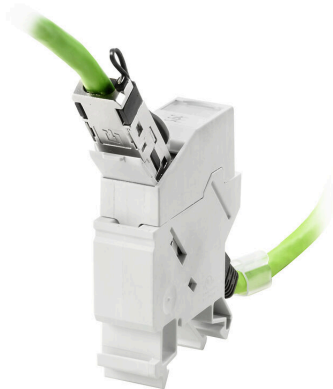

Product image