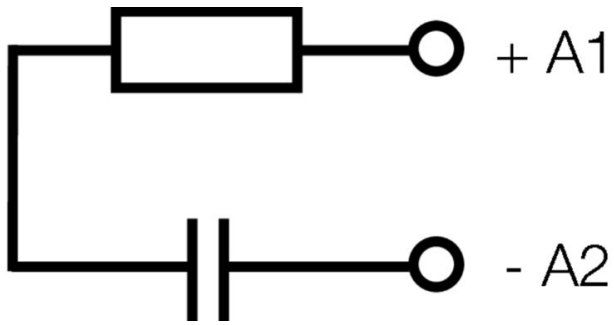

RIM-I 3 110/230VAC RC

Weidmüller Interface GmbH & Co. KG
Klingenbergstraße 26
D-32758 Detmold
Germany

www.weidmueller.com

Drawings

Wiring diagram