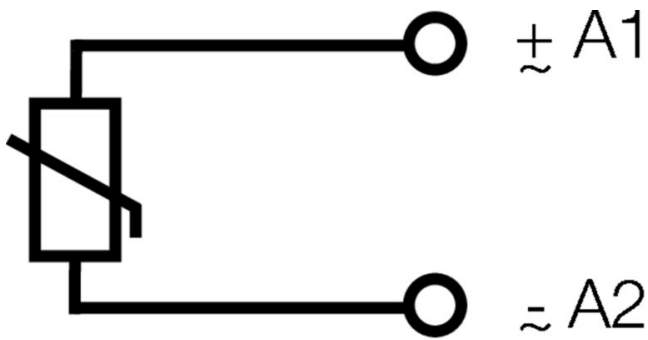

RIM-I 4 110VUC VAR

Weidmüller Interface GmbH & Co. KG
Klingenbergstraße 26
D-32758 Detmold
Germany

www.weidmueller.com

Drawings

Wiring diagram