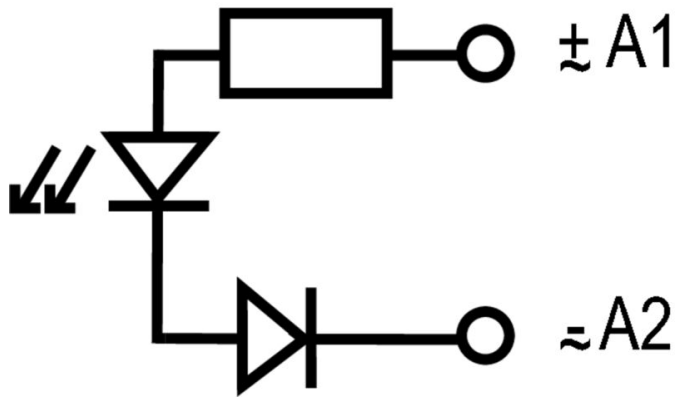

RIM-I 3 110/230VUC GN

Weidmüller Interface GmbH & Co. KG
Klingenbergstraße 26
D-32758 Detmold
Germany

www.weidmueller.com

Drawings

Wiring diagram