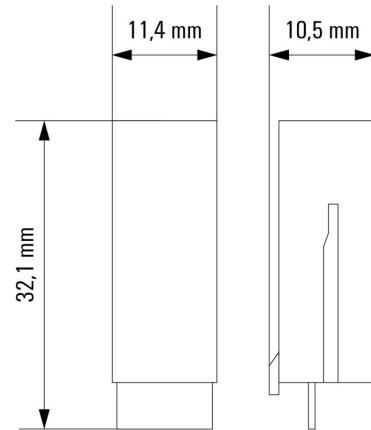

Dimensional drawing