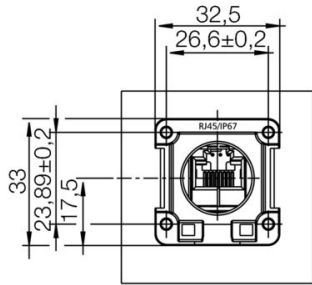

IE-XM-6D-RJ45/RJ45-IP67

Weidmüller Interface GmbH & Co. KG
Klingenbergstraße 26
D-32758 Detmold
Germany

Drawings

www.weidmueller.com

Dimensioned drawing