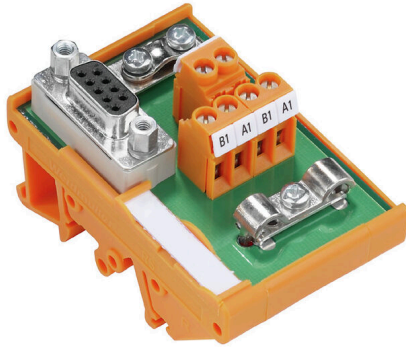

**RS PB-DP T SUB-D****Weidmüller Interface GmbH & Co. KG**Klingenbergstraße 26  
D-32758 Detmold  
Germany

www.weidmueller.com

**IP20 T-piece PROFIBUS-DP**

The distributor for PROFIBUS-DP enables the user to connect it conveniently in the electrical cabinet.

It can be mounted on TS32/35 rails and used to connect standardised PROFIBUS-DP lines. Spur lines can be connected next to the connections. The spur lines should be kept as short as possible. Article number 8788580000 allows you to also connect an analysis/programming device via a 9-pole Sub-D socket.

- Functions of the T-piece
- Good shield contact
- Ample space for connecting the bus line
- Mounts on TS32/35 DIN rail

**General ordering data**

Version	SUB-D PROFIBUS-DP, IP20
Order No.	<a href="#">8788580000</a>
Type	RS PB-DP T SUB-D
GTIN (EAN)	4032248477418
Qty.	1 items

**General data**

Number of poles	6	Type of connection 2	9-pole SUB-D socket (female)
Type of connection	Screw connection	Cable diameter, max.	8 mm
Cable diameter, min.	4.5 mm	Conductor cross-section, max.	2.5 mm <sup>2</sup>
Conductor cross-section, min.	0.5 mm <sup>2</sup>	Nominal voltage	50 V
Protection degree	IP20	Pollution severity	2
Connection 1	Profibus-DP T-connector	Connection 2	Screw
Conductor O.D.	-		