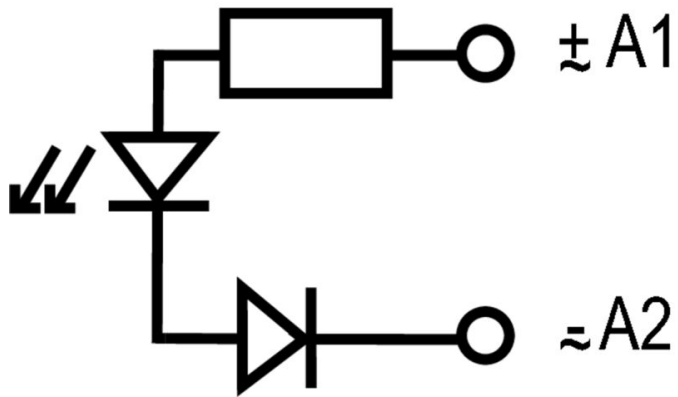

Drawings

Wiring diagram