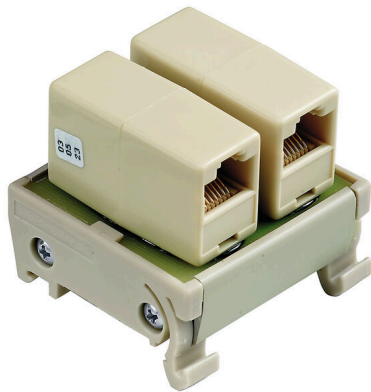

RS RJ45 2WAY

Weidmüller Interface GmbH & Co. KG

Klingenbergstraße 26
D-32758 Detmold
Germany

www.weidmueller.com

The RS RJ45 interface range is a simple and convenient alternative for connecting modems, routers, computers or other communication elements with existing components in electrical cabinets.

They can be used to adapt the shielded RJ45 8-pole connectors to screw connections, or for coupling 2 data lines. The modules can be attached to standard TS35 mounting rails.

General ordering data

Version	Interface, RS RJ45, 2 x RJ45 connector
Order No.	8555440000
Type	RS RJ45 2WAY
GTIN (EAN)	4032248193882
Qty.	1 items

Environmental Product Compliance

RoHS Compliance Status	Compliant without exemption
REACH SVHC	No SVHC above 0.1 wt%

Connection Data

Transmission rate	Cat. 5, 100 MBit/s	Connection (field side)	2 x RJ45 plug-in connectors
Contact material (control side)	Phosphor-bronze 6µ AU	Connection on control side	2 x RJ45 connector