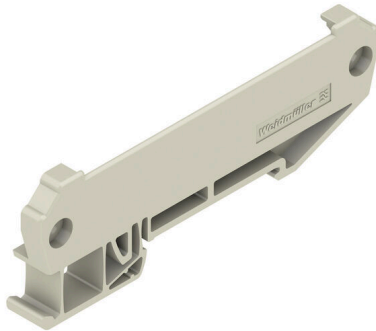

AP RF 80 RE 2025

Weidmüller Interface GmbH & Co. KG

Klingenbergstraße 26

D-32758 Detmold

Germany

www.weidmueller.com

The RS 100 Profi offers you a flexible solution for your mounting needs, as both DIN rail mounting and wall mounting are possible. This versatility facilitates integration into different environments and applications. The housing can be used for the Eurocard PCB standard. The profile can be cut to size so that you can adapt it precisely to your specific requirements. For particularly heavy components, additional locking feet can be used to improve stability and thus increase the safety of your installation.

Another practical feature is the option of using a cover profile to protect large components.

General ordering data

Version	End plate, RS 80 Pebble grey, End plate DIN mounting rail right, Width: 30 mm
Order No.	815620000
Type	AP RF 80 RE 2025
GTIN (EAN)	4008 1901 75740
Qty.	20 items

Technical data

Approvals

ROHS	Conform
------	---------

Dimensions and weights

Depth	9 mm	Depth (inches)	0.3543 inch
Height	86.4 mm	Height (inches)	3.4016 inch
Width	30 mm	Width (inches)	1.1811 inch
Net weight	6 g		