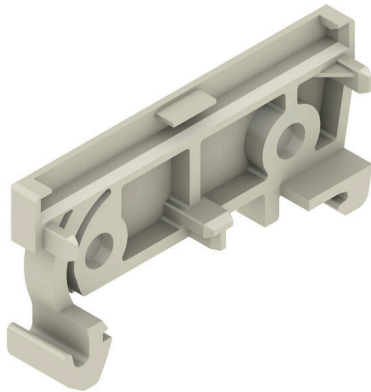

AP 45/LI GR 2025**Weidmüller Interface GmbH & Co. KG**

Klingenbergstraße 26

D-32758 Detmold

Germany

www.weidmueller.com

The RS 100 Profi offers you a flexible solution for your mounting needs, as both DIN rail mounting and wall mounting are possible. This versatility facilitates integration into different environments and applications. The housing can be used for the Eurocard PCB standard. The profile can be cut to size so that you can adapt it precisely to your specific requirements. For particularly heavy components, additional locking feet can be used to improve stability and thus increase the safety of your installation.

Another practical feature is the option of using a cover profile to protect large components.

General ordering data

Version	End plate, RS 45 Pebble grey, End plate DIN mounting rail left, Width: 8 mm
Order No.	8143910000
Type	AP 45/LI GR 2025
GTIN (EAN)	4008 190003 11 1
Qty.	20 items

Technical data

Approvals

ROHS	Conform
------	---------

Dimensions and weights

Depth	22.8 mm	Depth (inches)	0.8976 inch
Height	45 mm	Height (inches)	1.7716 inch
Width	8 mm	Width (inches)	0.315 inch
Length	45 mm	Length (inches)	1.7716 inch
Net weight	2.21 g		

General data

Colour	Pebble grey	Protection degree	IP00
Mounting rail	TS 32, TS 35	Colour chart (similar)	RAL 7032
Encapsulation option	No		

Important note

Product information	The article will soon no longer be available. Please do not carry out any further design-ins. The RS 70 and RS 100 profile series can be used as an alternative.
---------------------	--