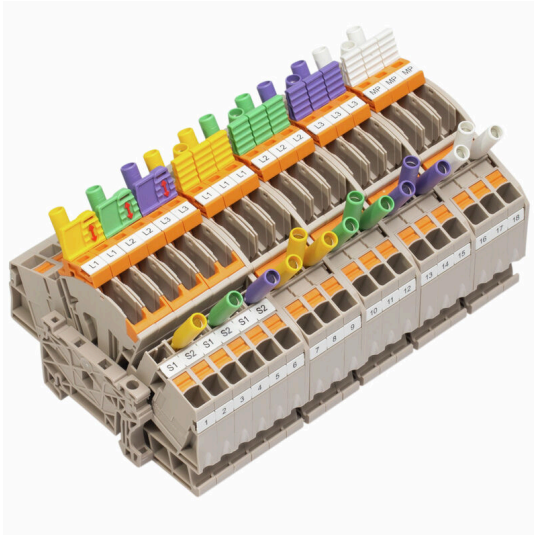

TABWESERNETZMS**Weidmüller Interface GmbH & Co. KG**

Klingenbergstraße 26

D-32758 Detmold

Germany

www.weidmueller.com

With our pre-assembled SET's for instrument transformer wiring you save time and storage costs. We offer various application setups including all relevant accessories and including labeling in one complete package.

General ordering data

Version	Measuring transformer disconnect terminal
Order No.	8000145574
Type	TABWESERNETZMS
GTIN (EAN)	4099987147767
Qty.	1 items

TABWESERNETZMS

Weidmüller Interface GmbH & Co. KG
Klingenbergstraße 26
D-32758 Detmold
Germany