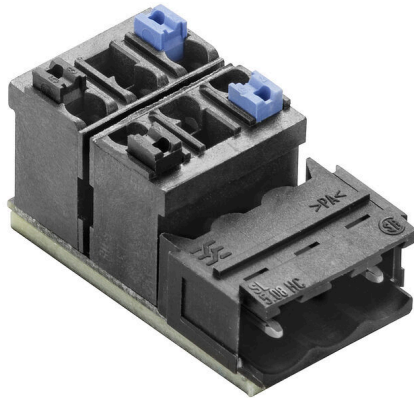

**Y-INTERFACE SL**

**Weidmüller Interface GmbH & Co. KG**  
Klingenbergstraße 26  
D-32758 Detmold  
Germany

www.weidmueller.com

- Pluggable energy distributors  
Pluggable double connection for power distribution and supply of devices
- 2-pin, color-coded
  - 230 V, IP 30

**General ordering data**

Order No.	8000075198
Type	<a href="#">Y-INTERFACE SL</a>
GTIN (EAN)	8430243428439
Qty.	16 items