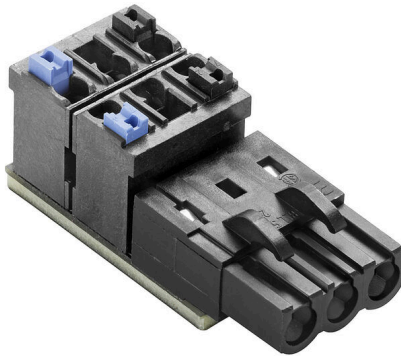

**Y-INTERFACE BLL**

**Weidmüller Interface GmbH & Co. KG**  
Klingenbergstraße 26  
D-32758 Detmold  
Germany

www.weidmueller.com

- Pluggable energy distributors  
Pluggable double connection for power distribution and supply of devices
- 2-pin, color-coded
  - 230 V, IP 30

**General ordering data**

Order No.	8000075197
Type	<a href="#">Y-INTERFACE BLL</a>
GTIN (EAN)	8430243428422
Qty.	16 items