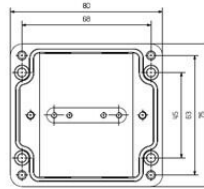

KLIPPON POK1 2M16AB CSS

Weidmüller Interface GmbH & Co. KG
Klingenbergstraße 26
D-32758 Detmold
Germany

Drawings