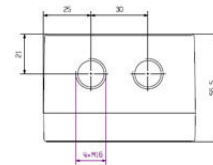

KLIPPON POK1 2M16AB CSS

Weidmüller Interface GmbH & Co. KG
Klingenbergstraße 26
D-32758 Detmold
Germany

Drawings