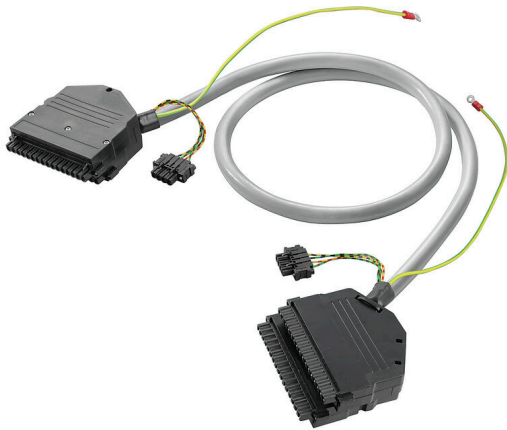

C300-36B-324B-2S-M34-06

Weidmüller Interface GmbH & Co. KG
Klingenbergstraße 26
D-32758 Detmold
Germany

www.weidmueller.com

Similar to illustration

The pre-wired cables allow connecting the Honeywell C300 IOTAs (Input Output Terminal Assemblies) and the Weidmüller FTAs (Field Terminal Assemblies) in a manner that is quick, simple and error free.

The cables may be delivered with single or dual connectors, or even with free ends and end ferrules.

The hood makes it easier to handle and it offers a robust connection with the IOTA. It also allows using cables of different gauge sizes and lengths of up to 50m.

General ordering data

Version	Pre-assembled cable, PAC, Cable LiYCY, 0.34 mm ²
Order No.	7789891060
Type	C300-36B-324B-2S-M34-06
GTIN (EAN)	4032248199730
Qty.	1 items

C300-36B-324B-2S-M34-06

Weidmüller Interface GmbH & Co. KG
 Klingenbergstraße 26
 D-32758 Detmold
 Germany

Environmental Product Compliance

RoHS Compliance Status	Compliant
REACH SVHC	No SVHC above 0.1 wt%

General Data

Cable length	6 m	Suitable for	Digital signals
Basic material	PVC	Cable	Cable LiYCY
Interface connector	SP-BLZP 5.08 32P with clamshell, WEIDMUELLER BLT 5.08HC/04/180F	Number of poles, min.	36-pole
Outer diameter	13,9 ± 1 mm	Connector PLC side	SP-BLZP 5.08 32P with clamshell, WEIDMUELLER BLT 5.08HC/04/180F
Wire cross-section	0.34 mm ²		