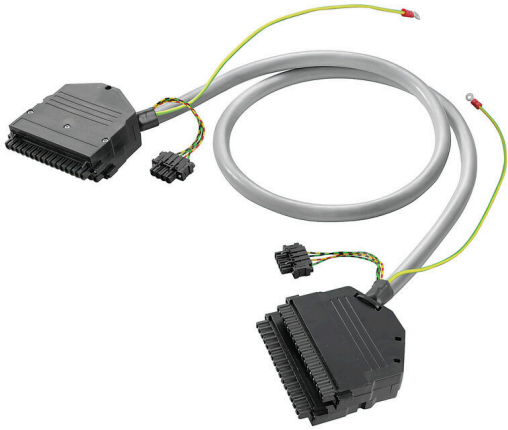

C300-36B-324B-2S-M34-2M**Weidmüller Interface GmbH & Co. KG**

Klingenbergstraße 26

D-32758 Detmold

Germany

www.weidmueller.com

Similar to illustration

The pre-wired cables allow connecting the Honeywell C300 IOTAs (Input Output Terminal Assemblies) and the Weidmüller FTAs (Field Terminal Assemblies) in a manner that is quick, simple and error free.

The cables may be delivered with single or dual connectors, or even with free ends and end ferrules.

The hood makes it easier to handle and it offers a robust connection with the IOTA. It also allows using cables of different gauge sizes and lengths of up to 50m.

General ordering data

Version	Pre-assembled cable, PAC, Cable LiYCY, 0.34 mm ²
Order No.	7789891020
Type	C300-36B-324B-2S-M34-2M
GTIN (EAN)	4032248404728
Qty.	1 items

C300-36B-324B-2S-M34-2M

Weidmüller Interface GmbH & Co. KG
 Klingenbergstraße 26
 D-32758 Detmold
 Germany

Environmental Product Compliance

RoHS Compliance Status	Compliant
REACH SVHC	No SVHC above 0.1 wt%

General Data

Cable length	2 m	Suitable for	Digital signals
Basic material	PVC	Cable	Cable LiYCY
Interface connector	SP-BLZP 5.08 32P with clamshell, WEIDMUELLER BLT 5.08HC/04/180F	Number of poles, min.	36-pole
Outer diameter	13,9 ± 1 mm	Connector PLC side	SP-BLZP 5.08 32P with clamshell, WEIDMUELLER BLT 5.08HC/04/180F
Wire cross-section	0.34 mm ²		