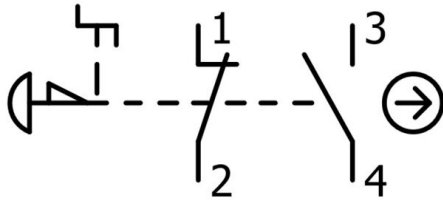

AC SW E 5A 1POL 06KV

Weidmüller Interface GmbH & Co. KG
Klingenbergstraße 26
D-32758 Detmold
Germany

www.weidmueller.com

Technical data

Dimensions and weights

Depth	95 mm	Depth (inches)	3.7401 inch
Height	41 mm	Height (inches)	1.6142 inch
Width	38 mm	Width (inches)	1.4961 inch
Net weight	72.36 g		

Temperatures

Ambient temperature	-25 °C...70 °C	Humidity	5 to 95 % (non-condensing)

Guarantee

Time interval	5 years

Enclosure

Type of mounting	Central nut

General data

Protection degree	IP20

Emergency stop button

Type of mounting	Central nut	Max. continuous voltage, U_c (AC)	500 V
Max. continuous voltage, U_c (DC)	212 V	Number of contacts as NC contact	1
Degree of protection (NEMA)	1	Diameter of button element	38 mm
Unlocking method	Turn-release	Status indicator available	No
Number of contacts as NO contact	1		

Classifications

ETIM 8.0	EC002034	ETIM 9.0	EC002034
ETIM 10.0	EC002034	ECLASS 14.0	27-37-12-44
ECLASS 15.0	27-37-12-44