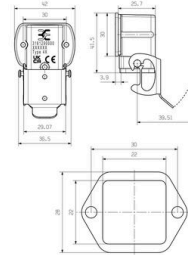

HDC 04A ASWLU 1M20G CS

Weidmüller Interface GmbH & Co. KG
Klingenbergstraße 26
D-32758 Detmold
Germany

Drawings

www.weidmueller.com