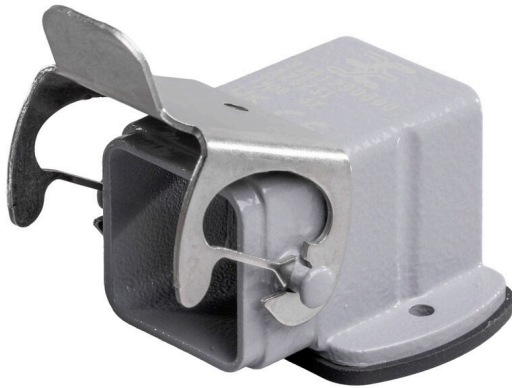

HDC 04A ASWLU 1M20G CS

Weidmüller Interface GmbH & Co. KG
 Klingenbergstraße 26
 D-32758 Detmold
 Germany

www.weidmueller.com

IP65

The special die-cast alloy and the multi-layered surface sealing provide complete protection for the HDC housings.

The cleverly designed interlock system is manufactured from stainless steel. This guarantees a long lifespan with high resistance to corrosion and impact.

The housing interlock system provides integrated safety. Our unique, patented spring system provides the housing interlock with a secure grip and prevents accidental opening.

The laser marking allows for easy and quick identification. Each housing is permanently labelled with a laser marking so that each product can be quickly designated and positioned.

Weidmüller RockStar® IP 65 / NEMA Type 4X housings - your first choice for industrial housings with IP 65 protection.

General ordering data

Version	HDC enclosures, Installation size: 1, Protection degree: IP65 (in plugged condition), Bulkhead housing, Side-locking clamp on lower side, Standard, Size of cable entries: M 20
Order No.	3161290000
Type	HDC 04A ASWLU 1M20G CS
GTIN (EAN)	4099987786089
Qty.	1 items