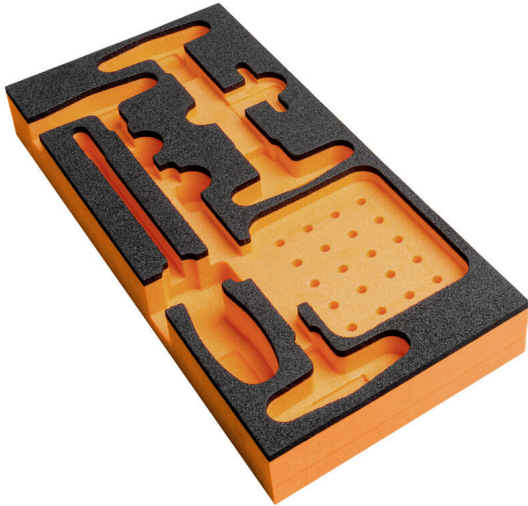

TCB INL THIRD 11 EMPTY

Weidmüller Interface GmbH & Co. KG
Klingenbergstraße 26
D-32758 Detmold
Germany

www.weidmueller.com

Inspired by 5S and lean management methods, Weidmüller foam inserts ensure an efficient and tidy workplace. Designed according to a modular principle, they offer many advantages and can be selected according to individual requirements.

General ordering data

Order No.	3155470000
Type	TCB INL THIRD 11 EMPTY
GTIN (EAN)	4099987654869
Qty.	1 items

TCB INL THIRD 11 EMPTY

Weidmüller Interface GmbH & Co. KG
 Klingenbergstraße 26
 D-32758 Detmold
 Germany

www.weidmueller.com

Technical data

Dimensions and weights

Depth	50 mm	Depth (inches)	1.9685 inch
Height	390 mm	Height (inches)	15.3543 inch
Width	185 mm	Width (inches)	7.2835 inch
Diameter	0 mm	Net weight	87.62 g

Technical data

Description of article	Foam inlay universal big, empty
------------------------	---------------------------------

Tool chest

Assembly	with tools
----------	------------

Assortments

Diameter	0 mm
----------	------