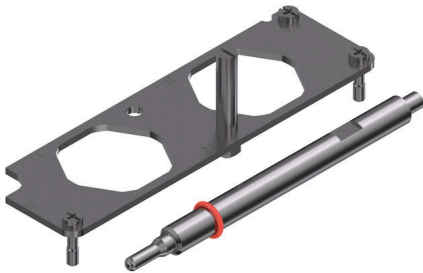

HDC HP 550 SSM 2 SET

Weidmüller Interface GmbH & Co. KG
Klingenbergstraße 26
D-32758 Detmold
Germany

www.weidmueller.com

The RockStar® HighPower housings are manufactured from high-strength die-cast aluminium and offer perfect protection against harsh environmental conditions thanks to continual optimisation. The multi-part housing gives users the opportunity to examine work processes down to the last step in the workflow.

General ordering data

Version	HDC insert, Number of poles: 2, Installation size: 8
Order No.	3118140000
Type	HDC HP 550 SSM 2 SET
GTIN (EAN)	4099987243865
Qty.	1 items

HDC HP 550 SSM 2 SET

Weidmüller Interface GmbH & Co. KG
 Klingenbergstraße 26
 D-32758 Detmold
 Germany

www.weidmueller.com

Technical data

Dimensions and weights

Height	46 mm	Height (inches)	1.811 inch
Width	42 mm	Width (inches)	1.6535 inch
Length	140 mm	Length (inches)	5.5118 inch
Mounting dimension - height	130 mm	Mounting dimension - width	32 mm
Net weight	160.8 g		

Environmental Product Compliance

RoHS Compliance Status	Compliant without exemption
REACH SVHC	No SVHC above 0.1 wt%

General data

Number of poles	2	Installation size	8
UL 94 flammability rating	None	Colour	Silver grey
Basic material	Stainless steel, rust-proof	Series	HighPower
Free from halogens	false	BG	8