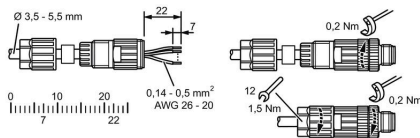

## Dimensions and weights

Width	49 mm	Width (inches)	1.9291 inch
Diameter	14 mm	Net weight	16 g

## Technical data customisable plug-in connectors

Number of poles	3	
Coding	none	
Contact surface	Ni/Au	
Type of connection	PUSH IN	
Housing main material	PBT diecast zinc	
Cable diameter, max.	5.5 mm	
Cable diameter, min.	3.5 mm	
Contact material	CuSn	
Conductor cross-section, max.	0.5 mm <sup>2</sup>	
Conductor cross-section, min.	0.14 mm <sup>2</sup>	
Nominal current	4 A	
Protection degree	IP67	
Plugging cycles	≥ 100	
Pollution severity	3	
Gender of contact	Female	
Rated voltage	Rated voltage	48 V
	Voltage type	AC
	Rated voltage	60 V
	Voltage type	DC
Shield connection	No	
Threaded ring material	Diecast zinc	
Temperature range of housing	-25...+85 °C	

www.weidmueller.com

Drawings

Dimensioned drawing

Pole scheme

Similar to illustration