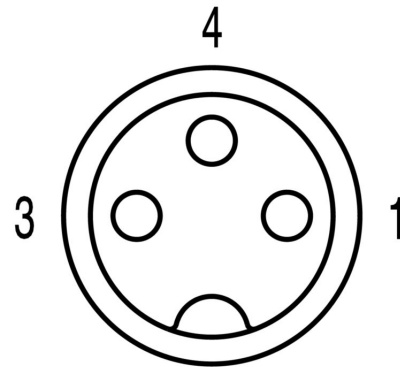

## Dimensions and weights

Width	49 mm	Width (inches)	1.9291 inch
Diameter	14 mm	Net weight	16 g

## Technical data customisable plug-in connectors

Number of poles	3	
Coding	none	
Contact surface	Ni/Au	
Type of connection	PUSH IN	
Housing main material	PBT diecast zinc	
Cable diameter, max.	5.5 mm	
Cable diameter, min.	3.5 mm	
Contact material	CuSn	
Conductor cross-section, max.	0.5 mm <sup>2</sup>	
Conductor cross-section, min.	0.14 mm <sup>2</sup>	
Nominal current	4 A	
Protection degree	IP67	
Plugging cycles	≥ 100	
Pollution severity	3	
Gender of contact	Female	
Rated voltage	Rated voltage	48 V
	Voltage type	AC
	Rated voltage	60 V
	Voltage type	DC
Shield connection	No	
Threaded ring material	Diecast zinc	
Temperature range of housing	-25...+85 °C	

www.weidmueller.com

Drawings

Dimensioned drawing

Pole scheme

Similar to illustration