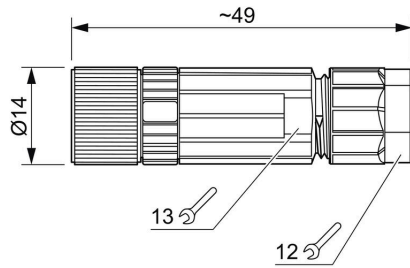

## Dimensions and weights

Width	49 mm	Width (inches)	1.9291 inch
Diameter	14 mm	Net weight	16 g

## Technical data customisable plug-in connectors

Number of poles	3	
Coding	none	
Contact surface	Ni/Au	
Type of connection	PUSH IN	
Housing main material	PBT diecast zinc	
Cable diameter, max.	5.5 mm	
Cable diameter, min.	3.5 mm	
Contact material	CuSn	
Conductor cross-section, max.	0.5 mm <sup>2</sup>	
Conductor cross-section, min.	0.14 mm <sup>2</sup>	
Nominal current	4 A	
Protection degree	IP67	
Plugging cycles	≥ 100	
Pollution severity	3	
Gender of contact	Female	
Rated voltage	Rated voltage	48 V
	Voltage type	AC
	Rated voltage	60 V
	Voltage type	DC
Shield connection	No	
Threaded ring material	Diecast zinc	
Temperature range of housing	-25...+85 °C	

www.weidmueller.com

Drawings

Dimensioned drawing

Pole scheme

Similar to illustration